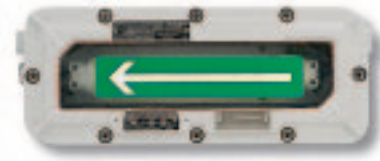

0949 06

0949 05 (on tubular luminaire 0947 16)

0949 04 (on rectangular luminaire 0947 48)

Self-adhesive labels for emergency lighting units

- Green background
- Plastic coated

French

	Length. (mm)	Width. (mm)	Cat. No.	Pack.
	237	53	0949 04	10
	237	53	0949 05	10
	237	109	0949 06	10
	175 + 57	57	0949 07	10
	237	109	0949 08	5
	237	109	0949 09	5
	237	109	0949 10	5

Conforming to Directive CEE 77-576

	Length. (mm)	Width. (mm)	Cat. No.	Pack.
	237	109	0949 11	5
	237	109	0949 12	5

English

	Length. (mm)	Width. (mm)	Cat. No.	Pack.
	230	45	0949 15	5
	230	90	0949 16	5
	230	45	0949 17	5