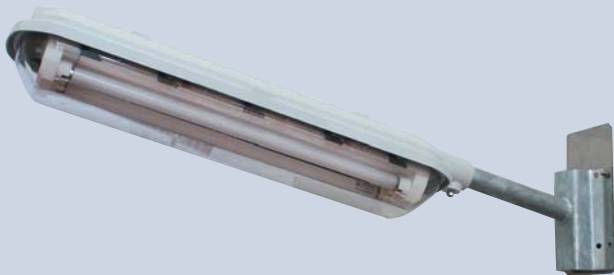

Quick fixing brackets
Zinc plated steel or stainless steel

0965 96
0965 89

Fixing brackets for flat surface (painted aluminium alloy or stainless steel)

0965 97
0965 90

Set of pole claps (1"1/4 to 2" tube) (zinc-plated steel)

0965 93
0965 91

Set of 2 ring blots (zinc-plated steel)

0965 94

Set of 2 hinged brackets (painted aluminium alloy or stainless steel)

0965 98
0965 74

42 mm diam galvanized steel wall mounting pole

0965 95