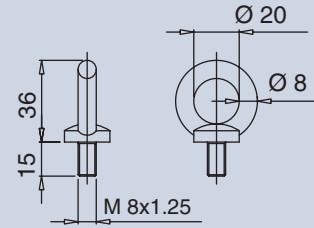

Quick fixing brackets
Zinc plated steel or stainless steel

0965 96
0965 89

Fixing brackets for flat surface (painted aluminium alloy or stainless steel)

0965 97
0965 90

Set of pole claps (1"1/4 to 2" tube) (zinc-plated steel)

0965 93
0965 91

Set of 2 ring blots (zinc-plated steel)

0965 94

Set of 2 hinged brackets (painted aluminium alloy or stainless steel)

0965 98
0965 74

42 mm diam galvanized steel wall mounting pole

0965 95