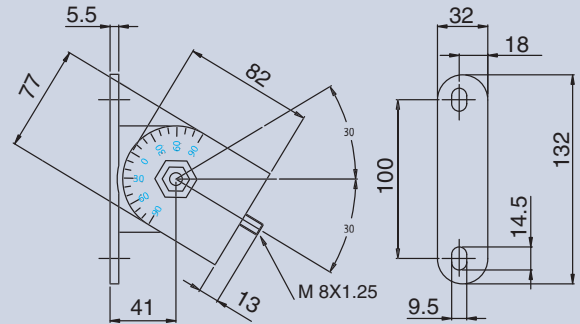

0965 93
0965 91

Set of 2 ring blots (zinc-plated steel)

0965 94

Set of 2 hinged brackets (painted aluminium alloy or stainless steel)

0965 98
0965 74

42 mm diam galvanized steel wall mounting pole

0965 95