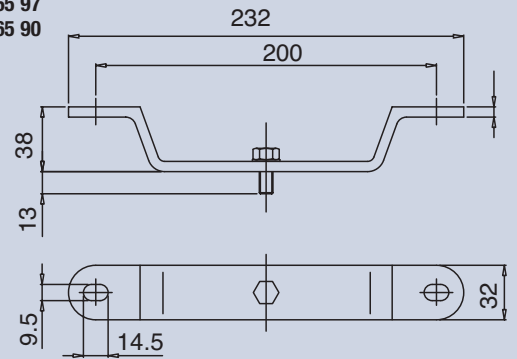

Quick fixing brackets
Zinc plated steel or stainless steel

0965 96
0965 89

Fixing brackets for flat surface (painted aluminium alloy or stainless steel)

0965 97
0965 90

Set of pole claps (1"1/4 to 2" tube) (zinc-plated steel)

0965 93
0965 91

Set of 2 ring blots (zinc-plated steel)

0965 94

Set of 2 hinged brackets (painted aluminium alloy or stainless steel)

0965 98
0965 74

42 mm diam galvanized steel wall mounting pole

0965 95