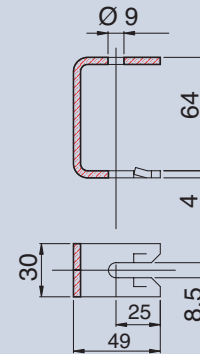

Quick fixing brackets
Zinc plated steel or stainless steel

0965 96
0965 89

Fixing brackets for flat surface (painted aluminium alloy or stainless steel)

0965 97
0965 90

Set of pole claps (1"1/4 to 2" tube) (zinc-plated steel)

0965 93
0965 91

Set of 2 ring blots (zinc-plated steel)

0965 94

Set of 2 hinged brackets (painted aluminium alloy or stainless steel)

0965 98
0965 74

42 mm diam galvanized steel wall mounting pole

0965 95