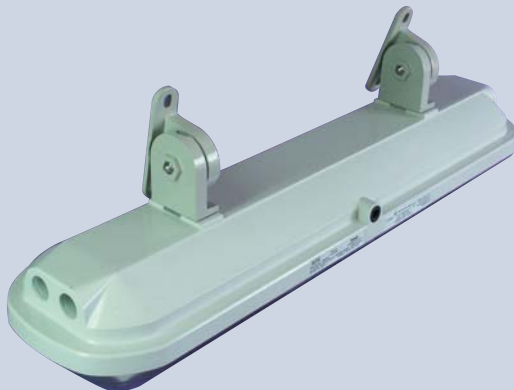

Quick fixing brackets
Zinc plated steel or stainless steel

0965 96
0965 89

Fixing brackets for flat surface (painted aluminium alloy or stainless steel)

0965 97
0965 90

Set of pole claps (1"1/4 to 2" tube) (zinc-plated steel)

0965 93
0965 91

Set of 2 ring blots (zinc-plated steel)

0965 94

Set of 2 hinged brackets (painted aluminium alloy or stainless steel)

0965 98
0965 74

42 mm diam galvanized steel wall mounting pole

0965 95