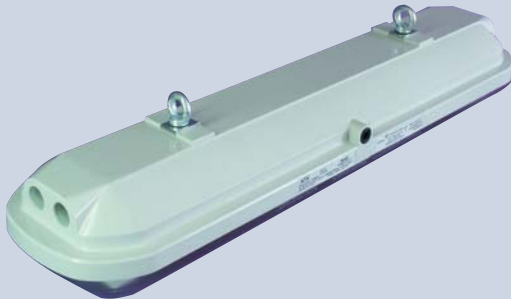

Quick fixing brackets
Zinc plated steel or stainless steel

0965 96
0965 89

Fixing brackets for flat surface (painted aluminium alloy or stainless steel)

0965 97
0965 90

Set of pole claps (1"1/4 to 2" tube) (zinc-plated steel)

0965 93
0965 91

Set of 2 ring blots (zinc-plated steel)

0965 94

Set of 2 hinged brackets (painted aluminium alloy or stainless steel)

0965 98
0965 74

42 mm diam galvanized steel wall mounting pole

0965 95