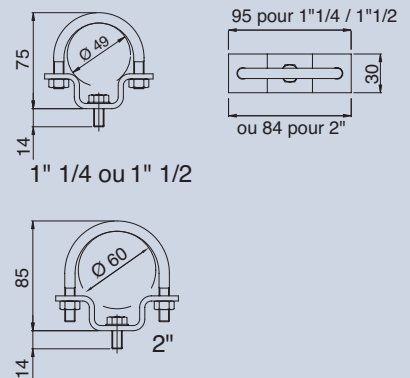

Quick fixing brackets
Zinc plated steel or stainless steel

0965 96
0965 89

Fixing brackets for flat surface (painted aluminium alloy or stainless steel)

0965 97
0965 90

Set of pole claps (1"1/4 to 2" tube) (zinc-plated steel)

0965 93
0965 91

Set of 2 ring blots (zinc-plated steel)

0965 94

Set of 2 hinged brackets (painted aluminium alloy or stainless steel)

0965 98
0965 74

42 mm diam galvanized steel wall mounting pole

0965 95